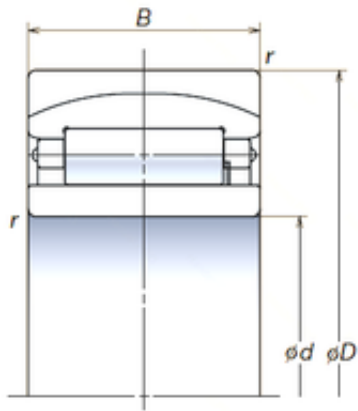

BEARING PRECISION AXLE CORP.

120 mm x 180 mm x 60 mm NSK 120RUB40
Spherical roller bearings

Bearing No. 120RUB40

Size	120x180x60 mm
Bore Diameter	120 mm
Outer Diameter	180 mm
Width	60 mm
d	120 mm
D	180 mm
B	60 mm
C	60 mm
r min.	2 mm
Basic dynamic load rating (C)	247 kN

120RUB40 Bearing 2D drawings and 3D CAD models