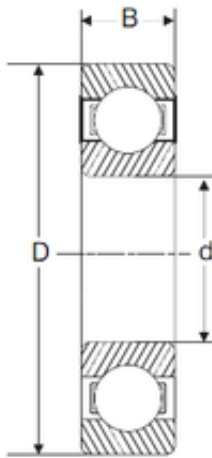

BEARING PRECISION AXLE CORP.

20 mm x 52 mm x 15 mm SIGMA 6304 Deep groove ball bearings

Bearing No. 6304

Size	20x52x15 mm
Bore Diameter	20 mm
Outer Diameter	52 mm
Width	15 mm
d	20 mm
D	52 mm
B	15 mm
C	15 mm

6304 Bearing 2D drawings and 3D CAD models