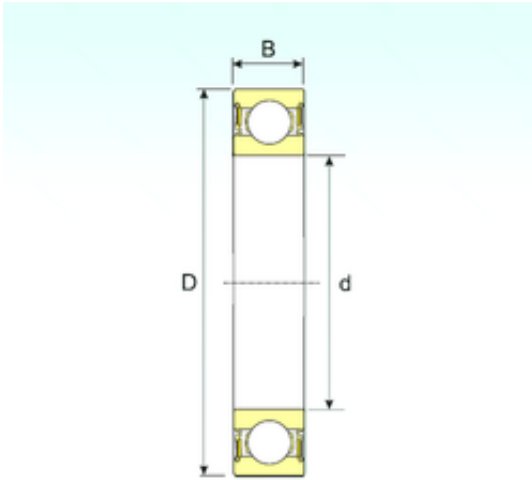

BEARING PRECISION AXLE CORP.

17 mm x 40 mm x 16 mm ISB 62203-2RS Deep groove ball bearings

Bearing No. 62203-2RS

Size	17x40x16 mm
Bore Diameter	17 mm
Outer Diameter	40 mm
Width	16 mm
d	17 mm
D	40 mm
B	16 mm
C	16 mm
Weight	0,083 Kg
Basic dynamic load rating (C)	9,37 kN
Basic static load rating (C0)	4,66 kN

62203-2RS Bearing 2D drawings and 3D CAD models