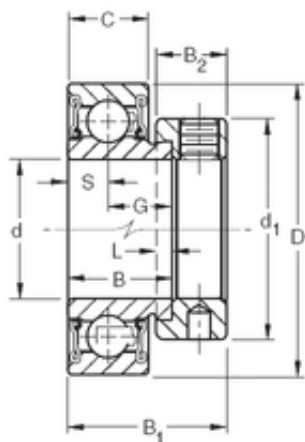

BEARING PRECISION AXLE CORP.

30,1625 mm x 62 mm x 23,82 mm Timken
RA103RR Deep groove ball bearings

Bearing No. RA103RR

Size	30.1625x62x23.82 mm
Bore Diameter	30,1625 mm
Outer Diameter	62 mm
Width	23,82 mm
d	30,1625 mm
D	62 mm
B	23,82 mm
C	18 mm
d1	44,1 mm
B1	35,7 mm
B2	15,9 mm
G	14,81 mm
L	4 mm
S	8,99 mm
Weight	0,318 Kg
Basic dynamic load rating (C)	21,8 kN

RA103RR Bearing 2D drawings and 3D CAD models