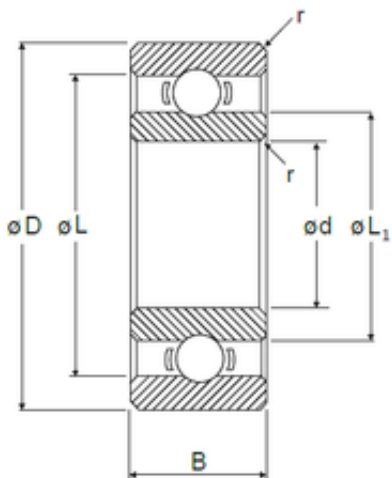

BEARING PRECISION AXLE CORP.

6 mm x 17 mm x 6 mm NMB R-1760X2 Deep groove ball bearings

Bearing No. R-1760X2

Size	6x17x6 mm
Bore Diameter	6 mm
Outer Diameter	17 mm
Width	6 mm
d	6 mm
D	17 mm
B	6 mm
C	6 mm
r min.	0,3 mm
L	14,7 mm
L1	8,22 mm
Basic dynamic load rating (C)	2,265 kN

R-1760X2 Bearing 2D drawings and 3D CAD models