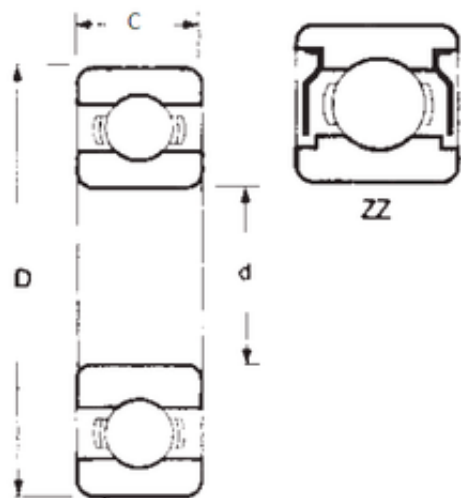

## BEARING PRECISION AXLE CORP.

60 mm x 78 mm x 10 mm FBJ 6812ZZ Deep groove ball bearings

Bearing No. 6812ZZ

Size	60x78x10 mm
Bore Diameter	60 mm
Outer Diameter	78 mm
Width	10 mm
d	60 mm
D	78 mm
B	10 mm
C	10 mm
Weight	0,11 Kg
Basic dynamic load rating (C)	8,71 kN
Basic static load rating (C0)	6,7 kN

6812ZZ Bearing 2D drawings and 3D CAD models