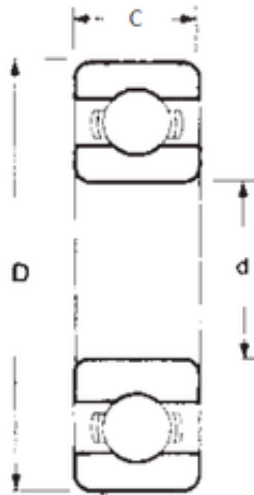

BEARING PRECISION AXLE CORP.

65 mm x 100 mm x 11 mm FBJ 16013 Deep groove ball bearings

Bearing No. 16013

Size	65x100x11 mm
Bore Diameter	65 mm
Outer Diameter	100 mm
Width	11 mm
d	65 mm
D	100 mm
B	11 mm
C	11 mm
Weight	0,3 Kg
Basic dynamic load rating (C)	21,2 kN
Basic static load rating (C0)	16,6 kN
(Grease) Lubrication Speed	6300 r/min

16013 Bearing 2D drawings and 3D CAD models