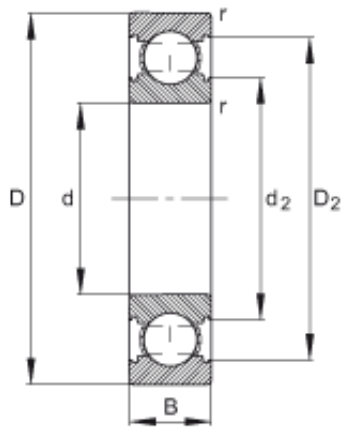

## BEARING PRECISION AXLE CORP.

25 mm x 52 mm x 15 mm FAG 6205-C Deep groove ball bearings

Bearing No. 6205-C

Size	25x52x15 mm
Bore Diameter	25 mm
Outer Diameter	52 mm
Width	15 mm
d	25 mm
D	52 mm
B	15 mm
$D_2$	46,4 mm
$D_{a \max}$	46,4 mm
$d_2$	31,3 mm
$d_{a \min}$	30,6 mm
$r_{a \max}$	1 mm
$r_{\min}$	1 mm
m	0,129 kg / Weight
$C_r$	15000 N / Dynamic load rating (radial)
$C_{0r}$	7800 N / Static load rating (radial)
$n_G$	21600 1/min / Limiting speed
$n_B$	16000 1/min / Reference speed

6205-C Bearing 2D drawings and 3D CAD models