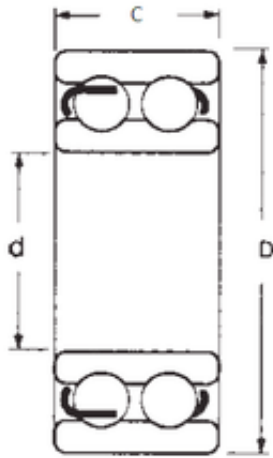

BEARING PRECISION AXLE CORP.

70 mm x 125 mm x 31 mm FBJ 4214ZZ Deep groove ball bearings

Bearing No. 4214ZZ

Size	70x125x31 mm
Bore Diameter	70 mm
Outer Diameter	125 mm
Width	31 mm
d	70 mm
D	125 mm
B	31 mm
C	31 mm
Weight	1,5 Kg
Basic dynamic load rating (C)	70,2 kN
Basic static load rating (C0)	73,5 kN

4214ZZ Bearing 2D drawings and 3D CAD models