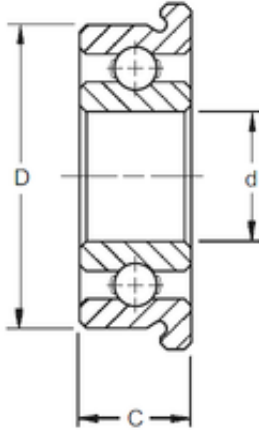

BEARING PRECISION AXLE CORP.

5 mm x 8 mm x 2 mm ZEN MF85 Deep groove ball bearings

Bearing No. MF85

Size	5x8x2 mm
Bore Diameter	5 mm
Outer Diameter	8 mm
Width	2 mm
d	5 mm
D	8 mm
B	2 mm
C	2 mm
Basic dynamic load rating (C)	0,218 kN
Basic static load rating (C0)	0,09 kN
(Grease) Lubrication Speed	53000 r/min

MF85 Bearing 2D drawings and 3D CAD models