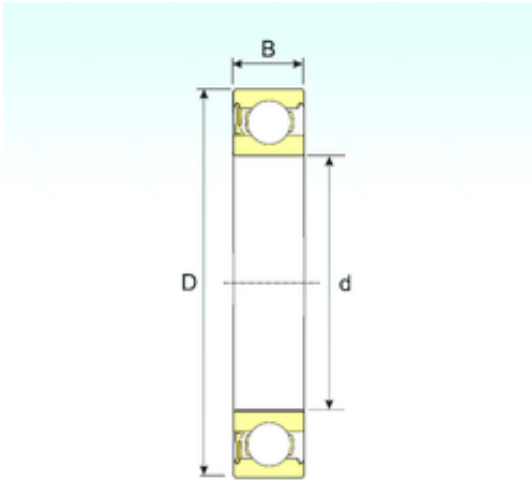

BEARING PRECISION AXLE CORP.

40 mm x 90 mm x 23 mm ISB 6308-RZ Deep groove ball bearings

Bearing No. 6308-RZ

| | |
|-------------------------------|-------------|
| Size | 40x90x23 mm |
| Bore Diameter | 40 mm |
| Outer Diameter | 90 mm |
| Width | 23 mm |
| d | 40 mm |
| D | 90 mm |
| B | 23 mm |
| C | 23 mm |
| Weight | 0,63 Kg |
| Basic dynamic load rating (C) | 41,46 kN |
| Basic static load rating (C0) | 23,52 kN |

6308-RZ Bearing 2D drawings and 3D CAD models