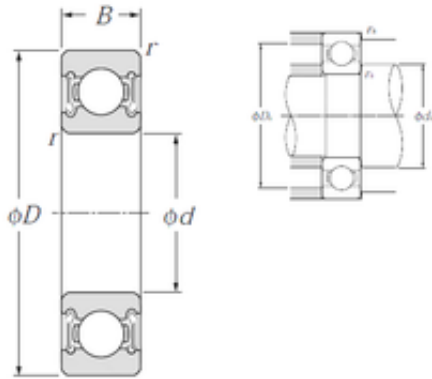

BEARING PRECISION AXLE CORP.

45 mm x 68 mm x 12 mm NTN 6909LLB Deep groove ball bearings

Bearing No. 6909LLB

6909LLB Bearing 2D drawings and 3D CAD models

Size	45x68x12 mm
Bore Diameter	45 mm
Outer Diameter	68 mm
Width	12 mm
d	45 mm
D	68 mm
B	12 mm
C	12 mm
r min.	0,6 mm
da min.	49 mm
da max	51 mm
Da max.	64 mm
ra max.	0,6 mm
Weight	0,128 Kg
Basic dynamic load rating (C)	13,1 kN
Basic static load rating (C0)	10,4 kN
(Grease) Lubrication Speed	9 800 r/min
Category	Single Row Ball Bearings
Inventory	0.0
Manufacturer Name	NTN
Minimum Buy Quantity	N/A
Weight / Kilogram	0.134
EAN	4547359006841
Product Group	B00308
Enclosure	2 Seals