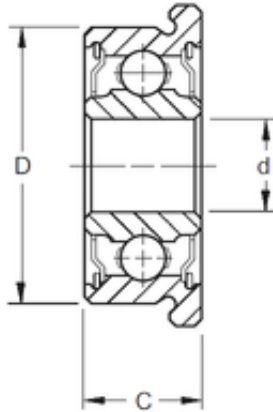

## BEARING PRECISION AXLE CORP.

2,38 mm x 4,763 mm x 2,38 mm ZEN FR133-2Z  
Deep groove ball bearings

Bearing No. FR133-2Z

Size	2.38x4.763x2.38 mm
Bore Diameter	2,38 mm
Outer Diameter	4,763 mm
Width	2,38 mm
d	2,38 mm
D	4,763 mm
B	2,38 mm
C	2,38 mm
Basic dynamic load rating (C)	0,144 kN
Basic static load rating (C0)	0,053 kN
(Grease) Lubrication Speed	80000 r/min

FR133-2Z Bearing 2D drawings and 3D CAD models