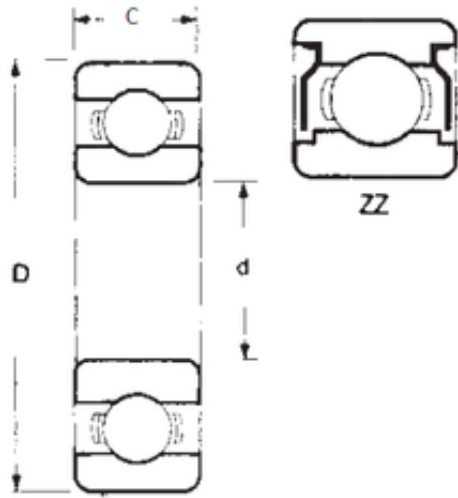

## BEARING PRECISION AXLE CORP.

40 mm x 110 mm x 27 mm FBJ 6408ZZ Deep groove ball bearings

Bearing No. 6408ZZ

Size	40x110x27 mm
Bore Diameter	40 mm
Outer Diameter	110 mm
Width	27 mm
d	40 mm
D	110 mm
B	27 mm
C	27 mm
Weight	1,22 Kg
Basic dynamic load rating (C)	0,0655 kN
Basic static load rating (C0)	0,0375 kN

6408ZZ Bearing 2D drawings and 3D CAD models