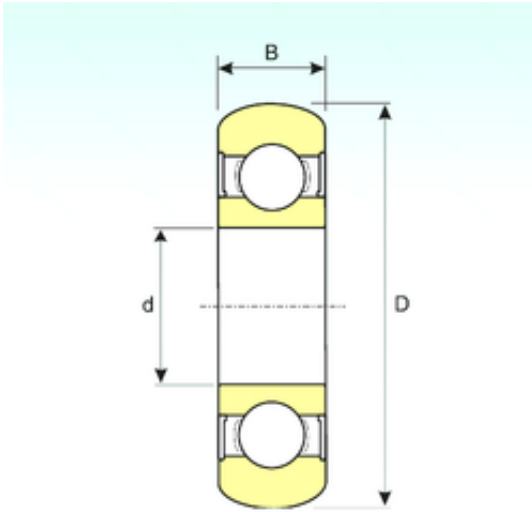

BEARING PRECISION AXLE CORP.

30 mm x 62 mm x 16 mm ISB 6206-2RS BOMB
Deep groove ball bearings

Bearing No. 6206-2RS BOMB

Size	30x62x16 mm
Bore Diameter	30 mm
Outer Diameter	62 mm
Width	16 mm
d	30 mm
D	62 mm
B	16 mm
C	16 mm
Weight	0,200 Kg
Basic dynamic load rating (C)	14970 kN

6206-2RS BOMB Bearing 2D drawings and 3D CAD models