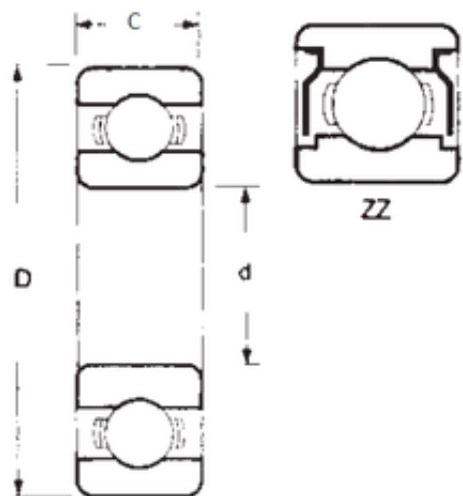

BEARING PRECISION AXLE CORP.

75 mm x 130 mm x 25 mm FBJ 6215ZZ Deep groove ball bearings

Bearing No. 6215ZZ

Size	75x130x25 mm
Bore Diameter	75 mm
Outer Diameter	130 mm
Width	25 mm
d	75 mm
D	130 mm
B	25 mm
C	25 mm
Weight	1,2 Kg
Basic dynamic load rating (C)	66,3 kN
Basic static load rating (C0)	49 kN

6215ZZ Bearing 2D drawings and 3D CAD models