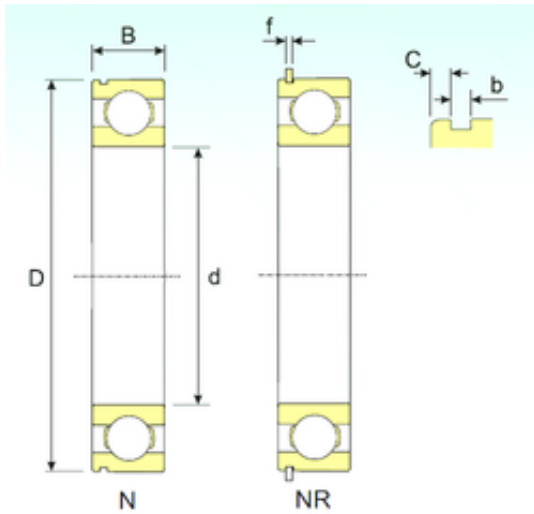

## BEARING PRECISION AXLE CORP.

45 mm x 75 mm x 16 mm ISB 6009 NR Deep groove ball bearings

Bearing No. 6009 NR

Size	45x75x16 mm
Bore Diameter	45 mm
Outer Diameter	75 mm
Width	16 mm
d	45 mm
D	75 mm
B	16 mm
C	16 mm
b	1,9 mm
f	1,7 mm
C	2,49 mm
Weight	0,25 Kg
Basic dynamic load rating (C)	21,66 kN
Basic static load rating (C0)	14,31 kN
(Grease) Lubrication Speed	9180 r/min

6009 NR Bearing 2D drawings and 3D CAD models