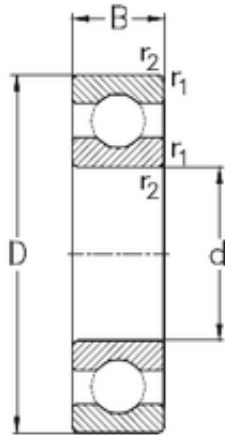

## BEARING PRECISION AXLE CORP.

240 mm x 300 mm x 28 mm NKE 61848-MA  
Deep groove ball bearings

Bearing No. 61848-MA

Size	240x300x28 mm
Bore Diameter	240 mm
Outer Diameter	300 mm
Width	28 mm
d	240 mm
D	300 mm
B	28 mm
C	28 mm
r1 min.	2 mm
r2 min.	2 mm
Weight	4,5 Kg
Basic dynamic load rating (C)	108 kN
Basic static load rating (C0)	139 kN

61848-MA Bearing 2D drawings and 3D CAD models