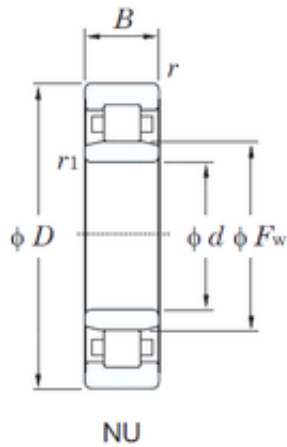

BEARING PRECISION AXLE CORP.

40 mm x 80 mm x 23 mm KOYO NU2208R Cylindrical roller bearings

Bearing No. NU2208R

Size	40x80x23 mm
Bore Diameter	40 mm
Outer Diameter	80 mm
Width	23 mm
d	40 mm
Fw	49.5 mm
D	80 mm
B	23 mm
C	23 mm
r min.	1.1 mm
r1 min.	1.1 mm
Weight	0.490 Kg
Basic dynamic load rating (C)	72.3 kN
Basic static load rating (C0)	77.6 kN
(Grease) Lubrication Speed	7400 r/min
Bearing No.	NU2208R
r(min)	1.1
r1(min)	1.1
Cr	90.5
C0r	77.6
Cu	10.3
Grease lub.	7400
Oil lub.	9900
Ew	-
d1	-

NU2208R Bearing 2D drawings and 3D CAD models

BEARING PRECISION AXLE CORP.

B1	-
B2	-
da(min)	-
db(min)	46.5
db(max)	49
dc(min)	-
dd(min)	-
Da(max)	73.5
Db(max)	-
Db(min)	-
ra(max)	1
rb(max)	1
(Refer.)Mass(kg)	0.490