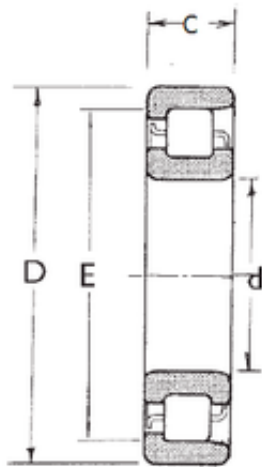

BEARING PRECISION AXLE CORP.

25 mm x 62 mm x 17 mm FBJ NF305 Cylindrical roller bearings

Bearing No. NF305

Size	25x62x17 mm
Bore Diameter	25 mm
Outer Diameter	62 mm
Width	17 mm
d	25 mm
D	62 mm
E	53 mm
B	17 mm
C	17 mm
Weight	0,24 Kg
Basic dynamic load rating (C)	29,3 kN
Basic static load rating (C0)	25,2 kN
(Grease) Lubrication Speed	10000 r/min

NF305 Bearing 2D drawings and 3D CAD models