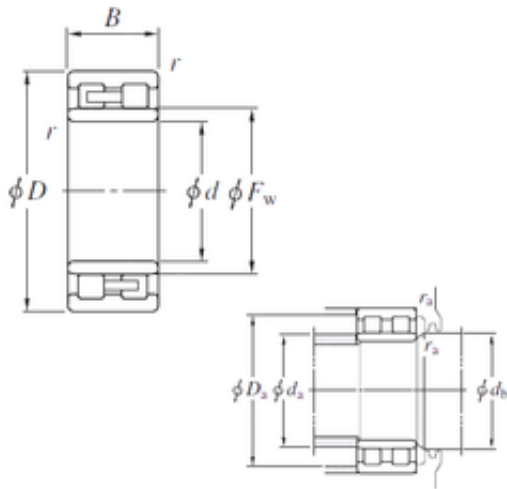

## BEARING PRECISION AXLE CORP.

NNU4968 Bearing 2D drawings and 3D CAD models

340 mm x 460 mm x 118 mm KOYO NNU4968  
Cylindrical roller bearings

Bearing No. NNU4968

Size	340x460x118 mm
Bore Diameter	340 mm
Outer Diameter	460 mm
Width	118 mm
d	340 mm
Fw	372 mm
D	460 mm
B	118 mm
C	118 mm
r min.	3 mm
da min.	353 mm
da max	368 mm
Da max.	447 mm
db min	383 mm
ra max.	2,5 mm
Weight	56,8 Kg
Basic dynamic load rating (C)	1270 kN
Basic static load rating (C0)	2930 kN
(Grease) Lubrication Speed	990 r/min
Bearing No.	NNU4968
r(min)	3
Cr	1580
C0r	2930
Cu	301
Grease lub.	990

## BEARING PRECISION AXLE CORP.

Oil lub.	1200
Ew	-
da(min)	353
da(max)	368
db(min)	383
Da(max)	447
Da(min)	-
ra(max)	2.5
(Refer.) Mass(kg)	56.8