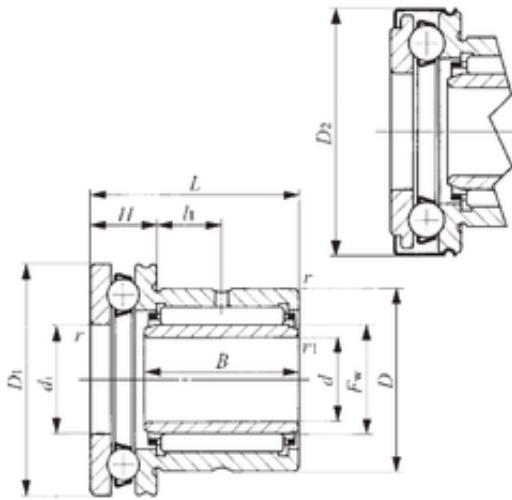

## BEARING PRECISION AXLE CORP.

12 mm x 24 mm x 16,5 mm IKO NAXI 1223Z  
Complex bearings

Bearing No. NAXI 1223Z

NAXI 1223Z Bearing 2D drawings and 3D CAD models

Bore Diameter	12 mm
Outer Diameter	24 mm
d	12 mm
Fw	15 mm
D	24 mm
D1	28 mm
D2	29 mm
B	16,5 mm
d1	15 mm
r min.	0,3 mm
r1 min.	0,3 mm
H	9 mm
L	23 mm
L1	6,5 mm
da min.	23 mm
db	14 mm
Weight	0,0565 Kg
Dynamic load rating radial (C)	12,3 kN
Dynamic load rating axial (C)	9,93 kN
Static load rating radial (C0)	14,9 kN
Static load rating axial (C0)	12,2 kN
Category	Roller Bearings
Inventory	6.0
Manufacturer Name	IKO

## BEARING PRECISION AXLE CORP.

Minimum Buy Quantity	N/A
Weight / Kilogram	0
Product Group	B04144