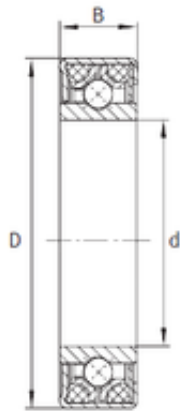

BEARING PRECISION AXLE CORP.

INA F-580801.1 Angular contact ball bearings

Bearing No. F-580801.1

| | |
|----------------|-----------------|
| Size | 21.65x40x9.2 mm |
| Bore Diameter | 21,65 mm |
| Outer Diameter | 40 mm |
| Width | 9,2 mm |
| d | 21,65 mm |
| D | 40 mm |

F-580801.1 Bearing 2D drawings and 3D CAD models