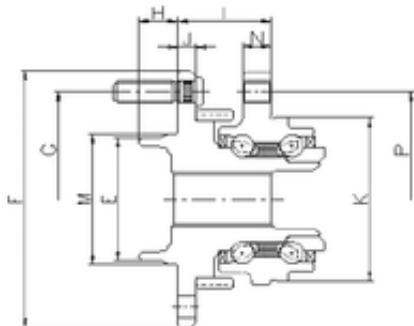

BEARING PRECISION AXLE CORP.

ILJIN IJ123099 Angular contact ball bearings

Bearing No. IJ123099

P	106 mm
I	63 mm
E	70,5 mm
F	139,7 mm
G	114,3 mm
H	18,7 mm
J	11 mm
K	77,9 mm
M	72 mm
N	13 mm
1	Wheel Bearing

IJ123099 Bearing 2D drawings and 3D CAD models