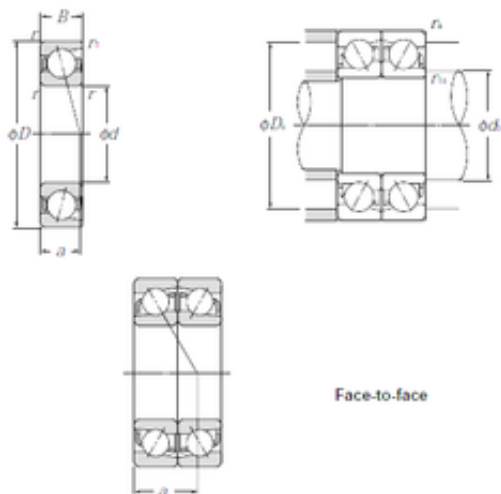

BEARING PRECISION AXLE CORP.

25 mm x 47 mm x 12 mm CYSD 7005CDF Angular contact ball bearings

Bearing No. 7005CDF

Size	25x47x12 mm
Bore Diameter	25 mm
Outer Diameter	47 mm
Width	12 mm
d	25 mm
D	47 mm
B	12 mm
C	12 mm
Angle (°)	15 °
r min.	0,6 mm
2B	24 mm
Weight	0,156 Kg
Basic dynamic load rating (C)	19 kN
Basic static load rating (C0)	14,9 kN
(Grease) Lubrication Speed	18000 r/min

7005CDF Bearing 2D drawings and 3D CAD models