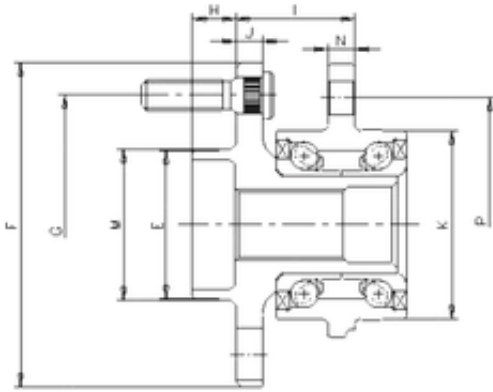

BEARING PRECISION AXLE CORP.

ILJIN IJ123023 Angular contact ball bearings

Bearing No. IJ123023

P	112 mm
I	37,4 mm
E	56,8 mm
F	126 mm
G	100 mm
H	17,4 mm
J	10,5 mm
K	86,45 mm
M	60,8 mm
N	12,2 mm
1	Wheel Bearing

IJ123023 Bearing 2D drawings and 3D CAD models