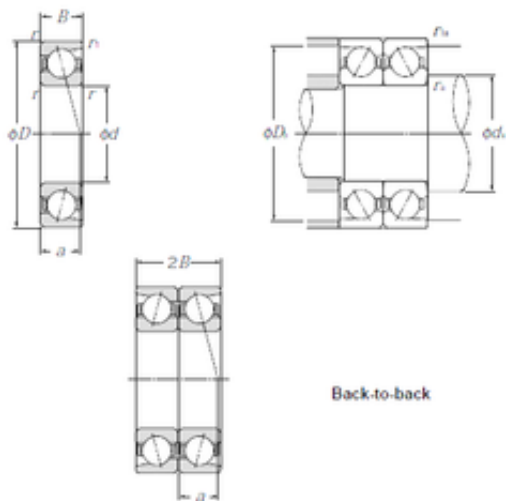

BEARING PRECISION AXLE CORP.

15 mm x 42 mm x 13 mm CYSD 7302BDB
Angular contact ball bearings

Bearing No. 7302BDB

Size	15x42x13 mm
Bore Diameter	15 mm
Outer Diameter	42 mm
Width	13 mm
d	15 mm
D	42 mm
B	13 mm
C	13 mm
Angle ()	40 °
r min.	1 mm
2B	26 mm
Weight	0,114 Kg
Basic dynamic load rating (C)	20,3 kN
Basic static load rating (C0)	13,3 kN
(Grease) Lubrication Speed	13000 r/min

7302BDB Bearing 2D drawings and 3D CAD models