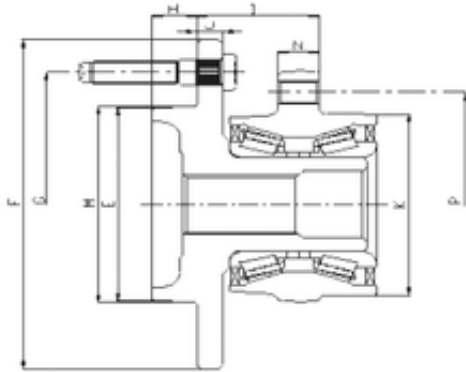

## ILJIN IJ223003 Angular contact ball bearings

Bearing No. IJ223003

P	120,6 mm
I	56,13 mm
E	70,5 mm
F	149,4 mm
G	114,3 mm
H	17 mm
J	10 mm
K	100,1 mm
M	71,9 mm
N	13,5 mm
1	Wheel Bearing

IJ223003 Bearing 2D drawings and 3D CAD models