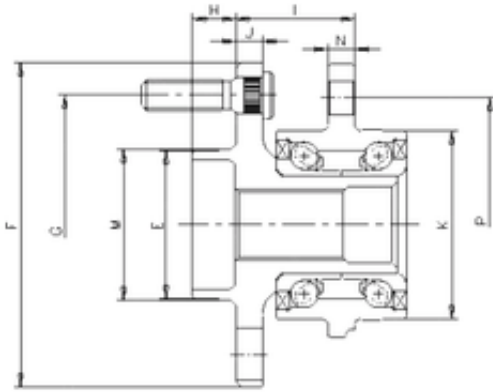

## ILJIN IJ113001 Angular contact ball bearings

Bearing No. IJ113001

P	100 mm
I	64 mm
E	67 mm
F	148 mm
G	114,3 mm
H	15,5 mm
J	9 mm
K	69 mm
M	76 mm
N	12 mm
1	Wheel Bearing

IJ113001 Bearing 2D drawings and 3D CAD models