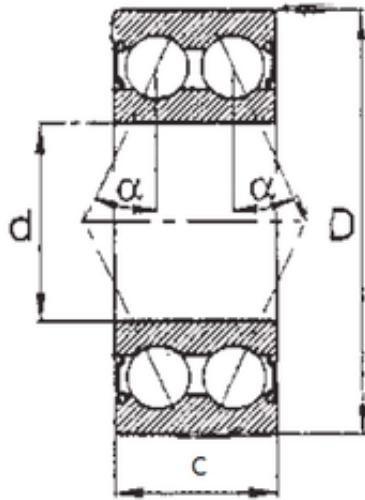

# BEARING PRECISION AXLE CORP.

70 mm x 125 mm x 39,688 mm FBJ 5214-2RS  
Angular contact ball bearings

Bearing No. 5214-2RS

Size	70x125x39.688 mm
Bore Diameter	70 mm
Outer Diameter	125 mm
Width	39,688 mm
d	70 mm
D	125 mm
B	39,688 mm
C	39,688 mm
Angle ( )	25 °
Weight	1,81 Kg
Basic dynamic load rating (C)	94,5 kN
Basic static load rating (C0)	82,6 kN
(Grease) Lubrication Speed	3100 r/min

5214-2RS Bearing 2D drawings and 3D CAD models