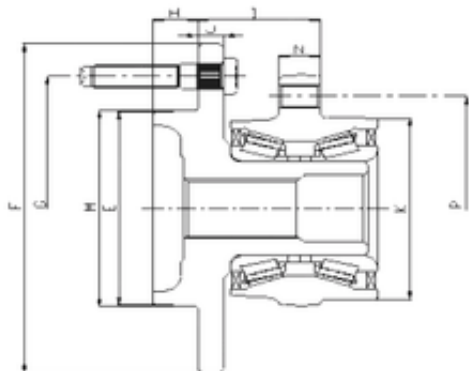

BEARING PRECISION AXLE CORP.

ILJIN IJ223051 Angular contact ball bearings

Bearing No. IJ223051

P	140 mm
I	68,34 mm
E	116,55 mm
F	208 mm
G	165,1 mm
H	9 mm
J	10,1 mm
K	113,8 mm
N	18,3 mm
1	Wheel Bearing

IJ223051 Bearing 2D drawings and 3D CAD models