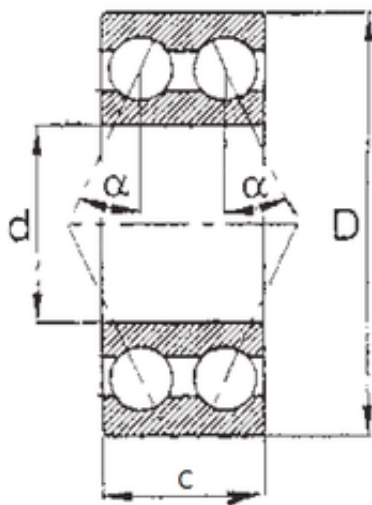

BEARING PRECISION AXLE CORP.

45 mm x 85 mm x 30,162 mm FBJ 5209 Angular contact ball bearings

Bearing No. 5209

Size	45x85x30.162 mm
Bore Diameter	45 mm
Outer Diameter	85 mm
Width	30,162 mm
d	45 mm
D	85 mm
B	30,162 mm
C	30,162 mm
Angle ()	25 °
Weight	0,62 Kg
Basic dynamic load rating (C)	49,9 kN
Basic static load rating (C0)	38,4 kN
(Grease) Lubrication Speed	4600 r/min

5209 Bearing 2D drawings and 3D CAD models