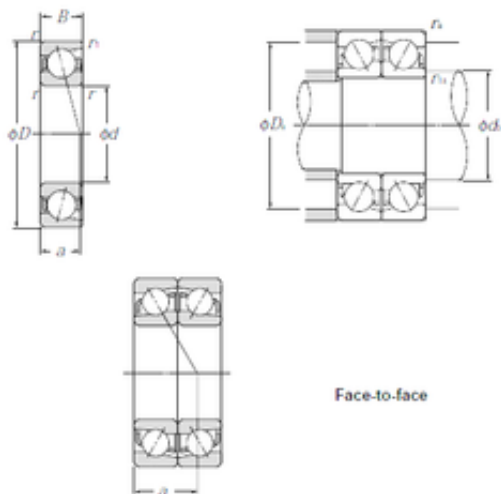

BEARING PRECISION AXLE CORP.

10 mm x 30 mm x 9 mm CYSD 7200BDF
Angular contact ball bearings

Bearing No. 7200BDF

Size	10x30x9 mm
Bore Diameter	10 mm
Outer Diameter	30 mm
Width	9 mm
d	10 mm
D	30 mm
B	9 mm
C	9 mm
Angle (°)	40 °
r min.	0,6 mm
2B	18 mm
Weight	0,058 Kg
Basic dynamic load rating (C)	8,1 kN
Basic static load rating (C0)	5,05 kN
(Grease) Lubrication Speed	19000 r/min

7200BDF Bearing 2D drawings and 3D CAD models